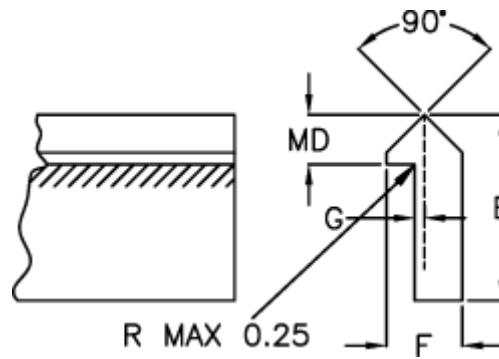

Data Sheet

Article number: 055032000

Description: Single edge track T3 2000mm

Measures

E = 22.22

F = 8.71

G = 1.57

Kg/m = 1.020